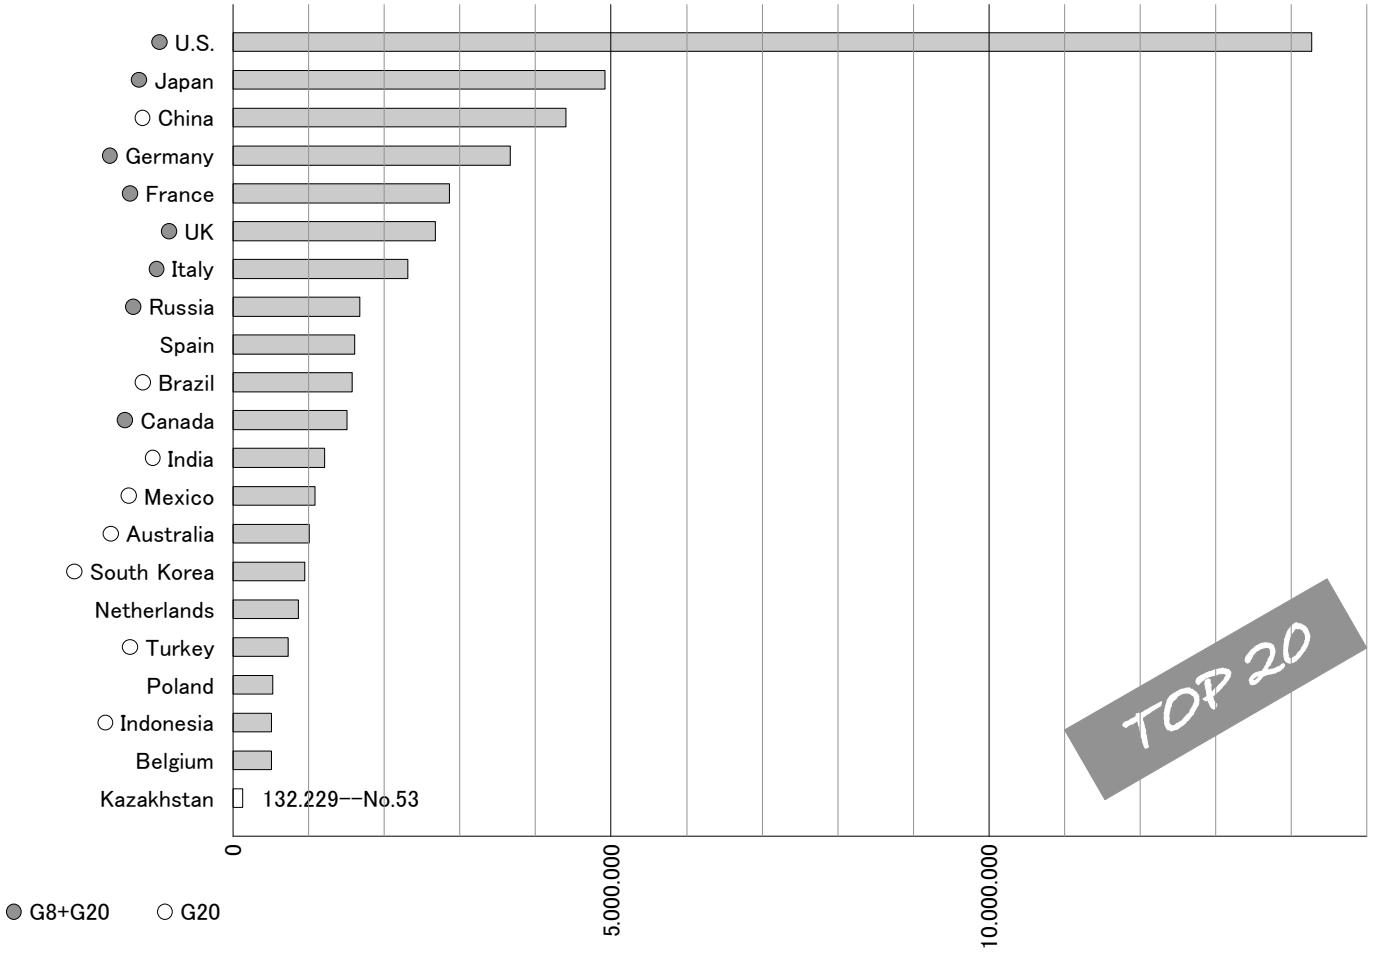

GDP (nominal millions of USED)

Data(2008 • IMF) [http://en.wikipedia.org/wiki/List_of_countries_by_GDP_\(nominal\)](http://en.wikipedia.org/wiki/List_of_countries_by_GDP_(nominal))

GDP per capita (\$)

Data(2008 • IMF) http://en.wikipedia.org/wiki/List_of_countries_by_GDP_%28nominal

Goats Stocks

Data(2007 • FAO) <http://faostat.fao.org/site/573/DesktopDefault.aspx?PageID=573#ancor>

Goats Heads per capita

Goat milk Production Quantity

Data(2007•FAO) <http://faostat.fao.org/site/569/DesktopDefault.aspx?PageID=569#ancor>

Goat milk Production Quantity per capita

Sheeps Stocks

Data(2007 • FAO) <http://faostat.fao.org/site/573/DesktopDefault.aspx?PageID=573#ancor>

Sheeps Heads per capita

except; Folkland Islands(UK), Foroe Islands(Denmark)

Wheat Production Quantity per capita