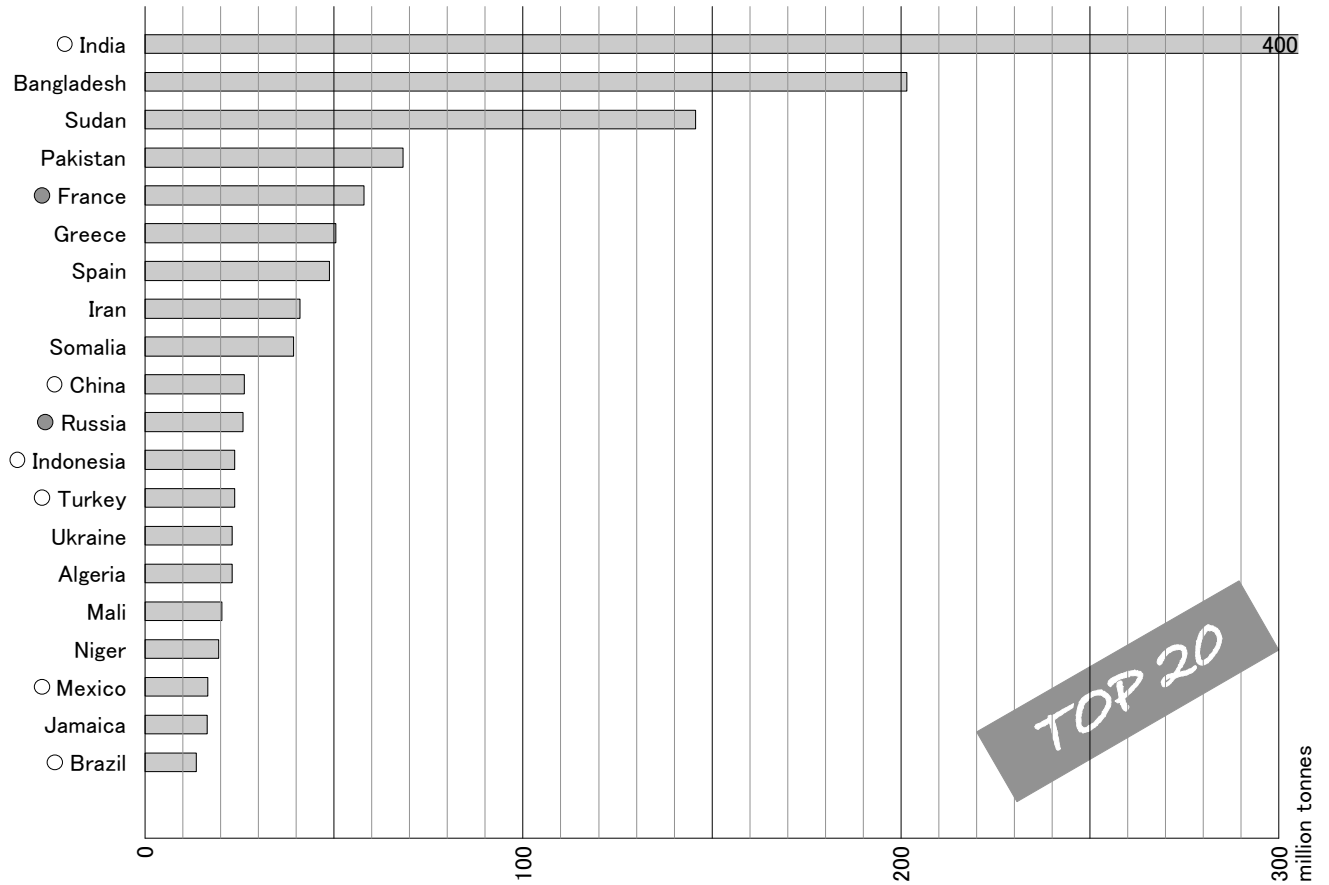

GDP (nominal millions of USED)

Data(2008 • IMF) [http://en.wikipedia.org/wiki/List_of_countries_by_GDP_\(nominal\)](http://en.wikipedia.org/wiki/List_of_countries_by_GDP_(nominal))

GDP per capita (\$)

Data(2008 • IMF) http://en.wikipedia.org/wiki/List_of_countries_by_GDP_%28nominal

Goats Stocks

Data(2007 • FAO) <http://faostat.fao.org/site/573/DesktopDefault.aspx?PageID=573#ancor>

Goats Heads per capita

Goat milk Production Quantity

Data(2007•FAO) <http://faostat.fao.org/site/569/DesktopDefault.aspx?PageID=569#ancor>

Goat milk Production Quantity per capita

Sheeps Stocks

Data(2007 • FAO) <http://faostat.fao.org/site/573/DesktopDefault.aspx?PageID=573#ancor>

Sheeps Heads per capita

except; Folkland Islands(UK), Foroe Islands(Denmark)

Wheat Production Quantity per capita