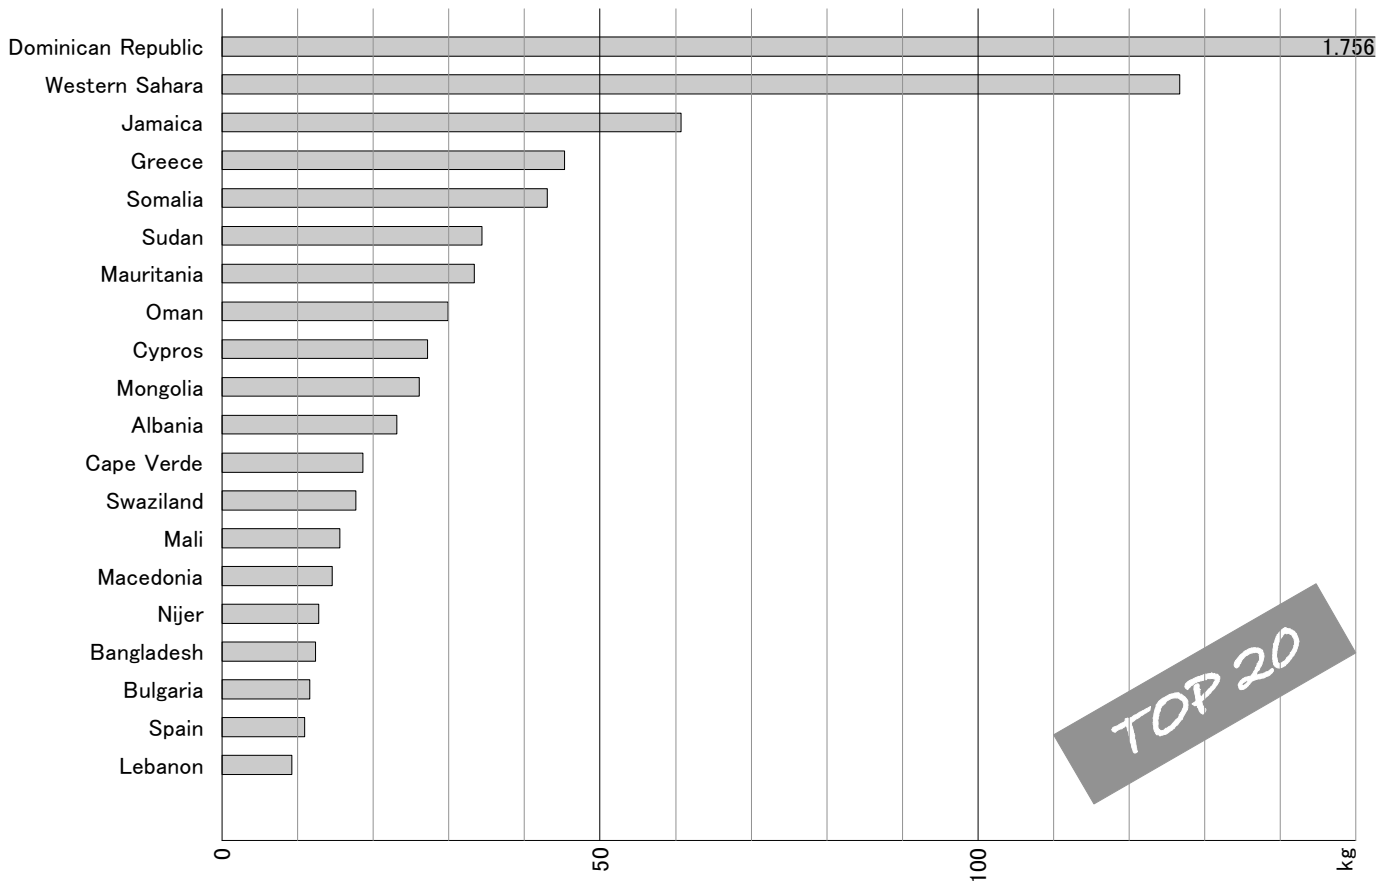

GDP (nominal millions of USED)

Data(2008 • IMF) [http://en.wikipedia.org/wiki/List_of_countries_by_GDP_\(nominal\)](http://en.wikipedia.org/wiki/List_of_countries_by_GDP_(nominal))

GDP per capita (\$)

Data(2008 • IMF) http://en.wikipedia.org/wiki/List_of_countries_by_GDP_%28nominal

Goats Stocks

Data(2007 • FAO) <http://faostat.fao.org/site/573/DesktopDefault.aspx?PageID=573#ancor>

Goats Heads per capita

Goat milk Production Quantity

Data(2007•FAO) <http://faostat.fao.org/site/569/DesktopDefault.aspx?PageID=569#ancor>

Goat milk Production Quantity per capita

Sheeps Stocks

Data(2007 • FAO) <http://faostat.fao.org/site/573/DesktopDefault.aspx?PageID=573#ancor>

Sheeps Heads per capita

except; Folkland Islands(UK), Foroe Islands(Denmark)

Wheat Production Quantity per capita