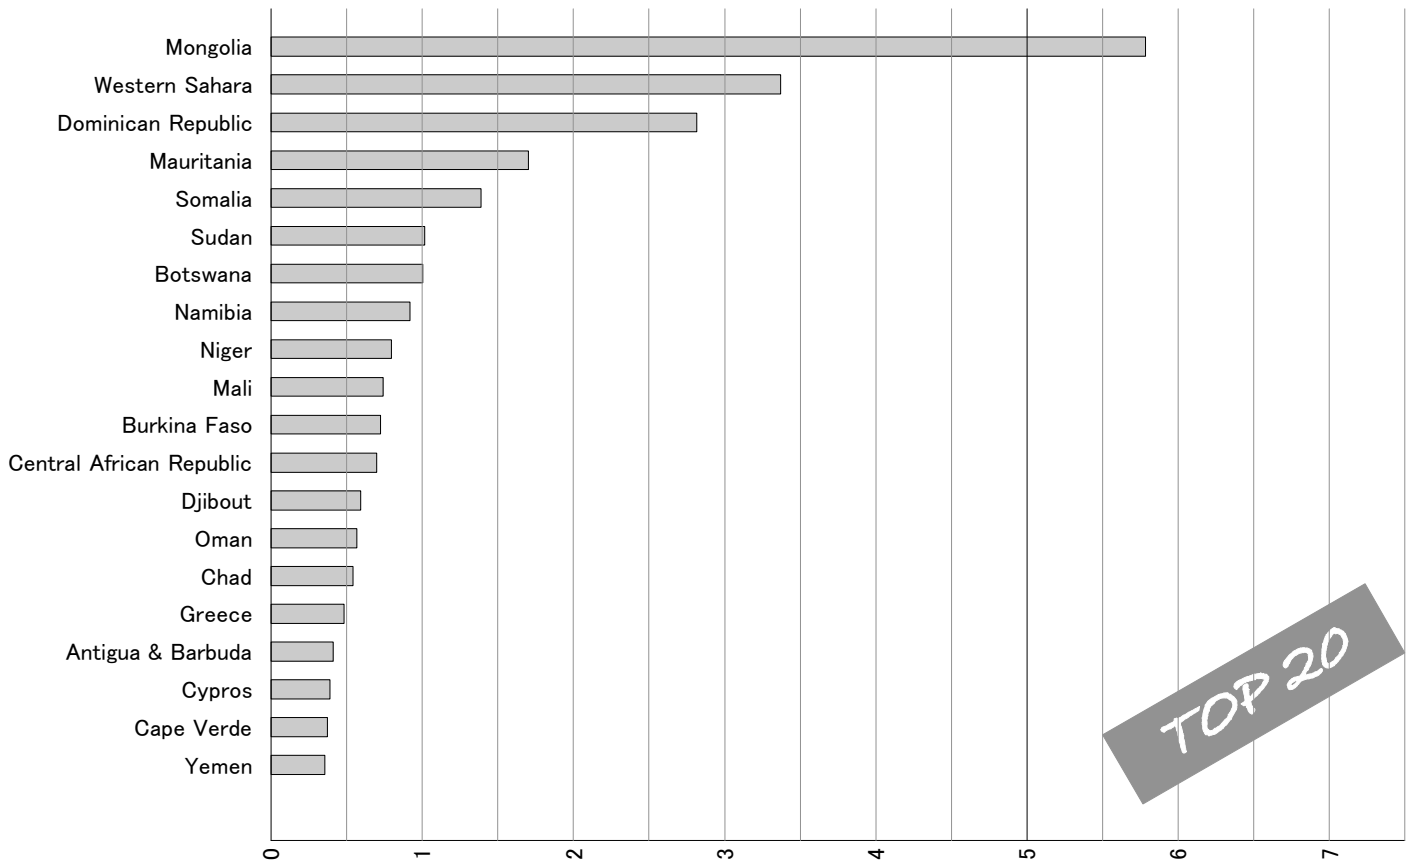

GDP (nominal millions of USED)

Data(2008 • IMF) [http://en.wikipedia.org/wiki/List_of_countries_by_GDP_\(nominal\)](http://en.wikipedia.org/wiki/List_of_countries_by_GDP_(nominal))

GDP per capita (\$)

Data(2008 • IMF) http://en.wikipedia.org/wiki/List_of_countries_by_GDP_%28nominal

Goats Stocks

Data(2007 • FAO) <http://faostat.fao.org/site/573/DesktopDefault.aspx?PageID=573#ancor>

Goats Heads per capita

Goat milk Production Quantity

Data(2007•FAO) <http://faostat.fao.org/site/569/DesktopDefault.aspx?PageID=569#ancor>

Goat milk Production Quantity per capita

Sheeps Stocks

Data(2007 • FAO) <http://faostat.fao.org/site/573/DesktopDefault.aspx?PageID=573#ancor>

Sheeps Heads per capita

except; Folkland Islands(UK), Foroe Islands(Denmark)

Wheat Production Quantity per capita