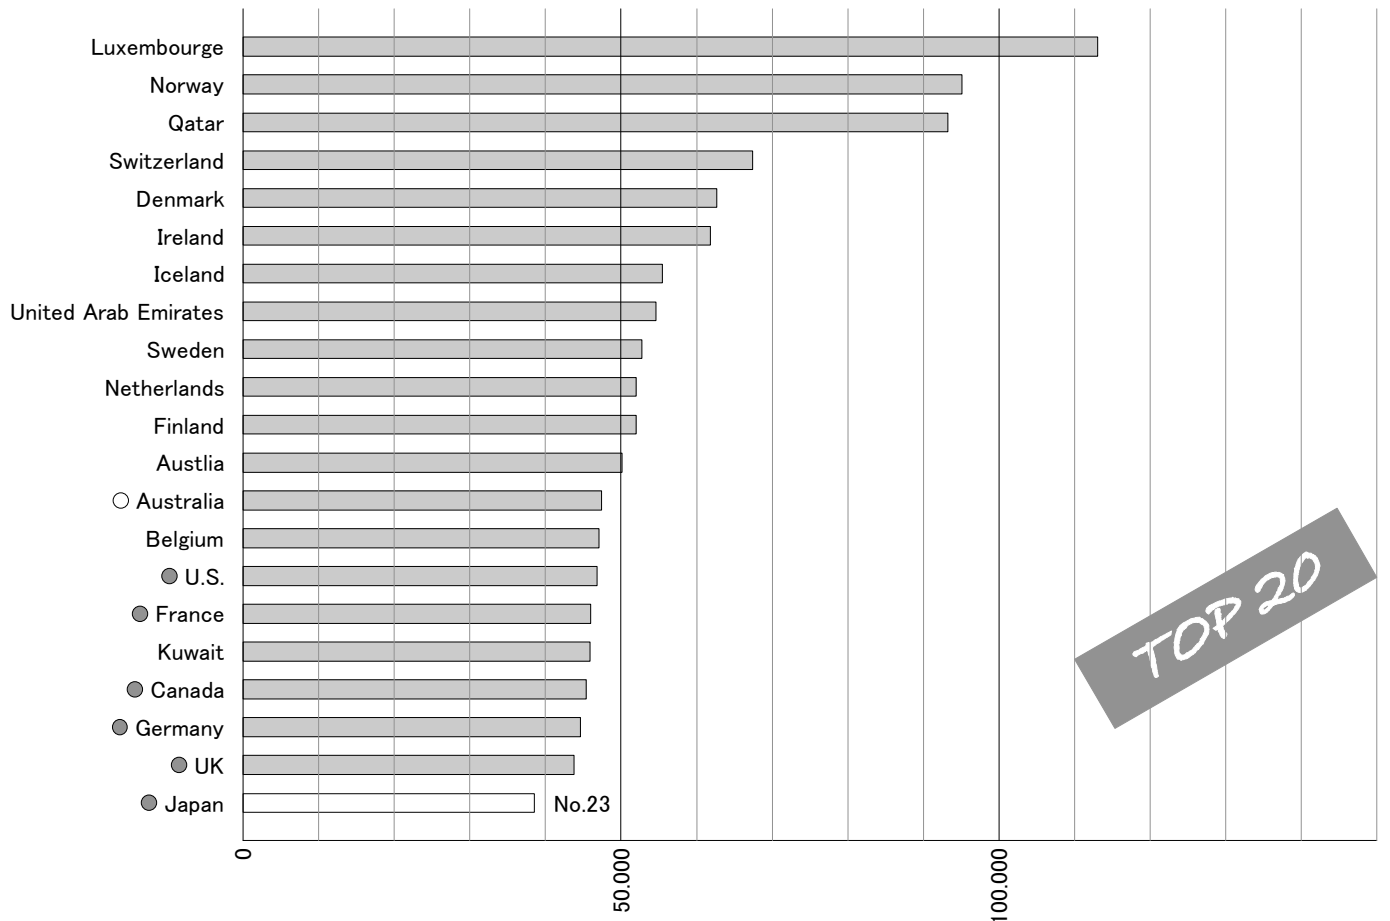

GDP (nominal millions of USED)

Data(2008 • IMF) [http://en.wikipedia.org/wiki/List_of_countries_by_GDP_\(nominal\)](http://en.wikipedia.org/wiki/List_of_countries_by_GDP_(nominal))

GDP per capita (\$)

Data(2008 • IMF) http://en.wikipedia.org/wiki/List_of_countries_by_GDP_%28nominal

Goats Stocks

Data(2007 • FAO) <http://faostat.fao.org/site/573/DesktopDefault.aspx?PageID=573#ancor>

Goats Heads per capita

Goat milk Production Quantity

Data(2007•FAO) <http://faostat.fao.org/site/569/DesktopDefault.aspx?PageID=569#ancor>

Wheat Production Quantity per capita