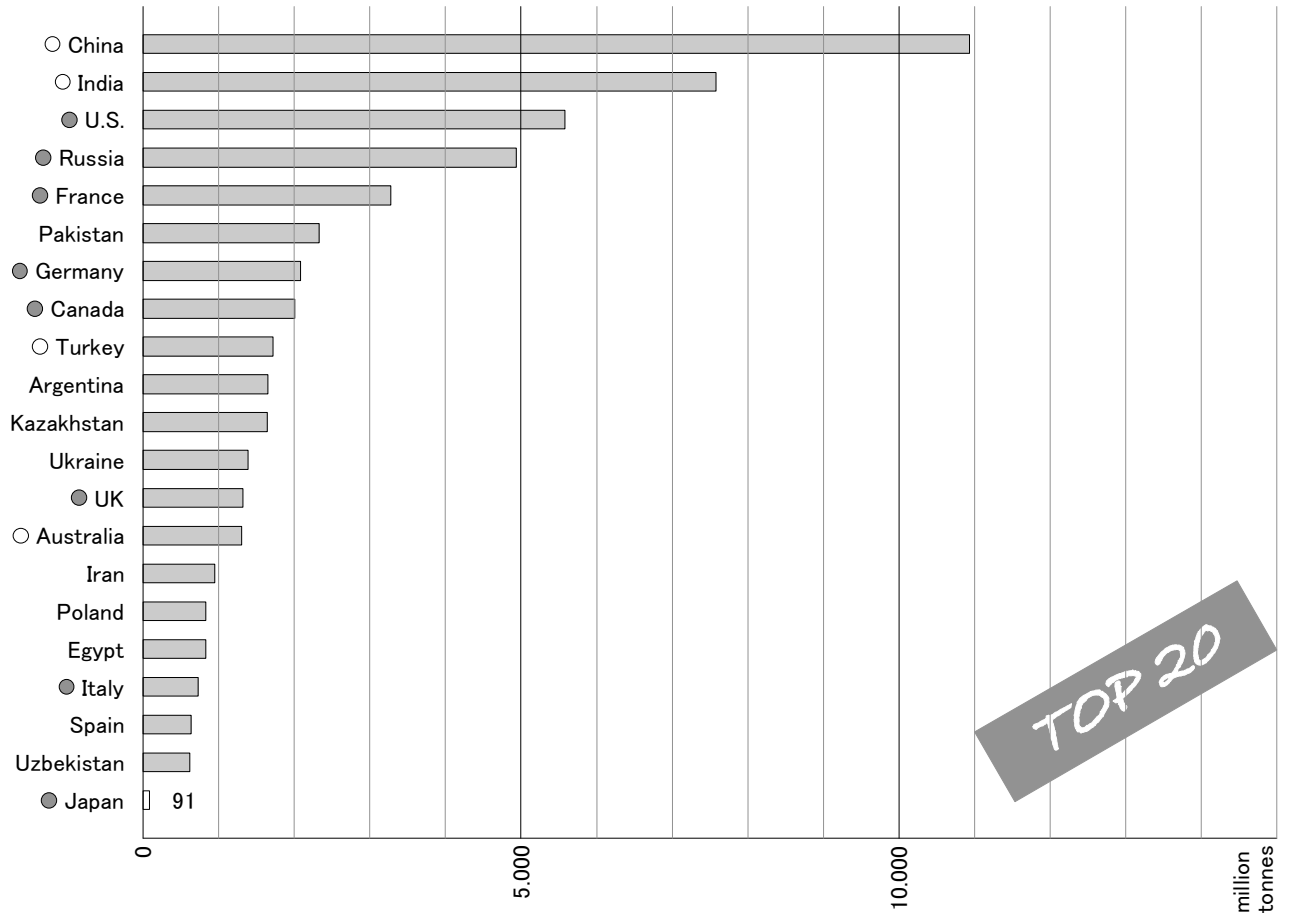

Sheep milk Production Quantity Data(2007 • FAO) <http://faostat.fao.org/site/569/DesktopDefault.aspx?PageID=569#ancor>

Sheep milk Production Quantity per capita

Wheat Production Quantity

Data(2007 • FAO) <http://faostat.fao.org/site/567/DesktopDefault.aspx?PageID=567#ancor>

Wheat Production Quantity per capita