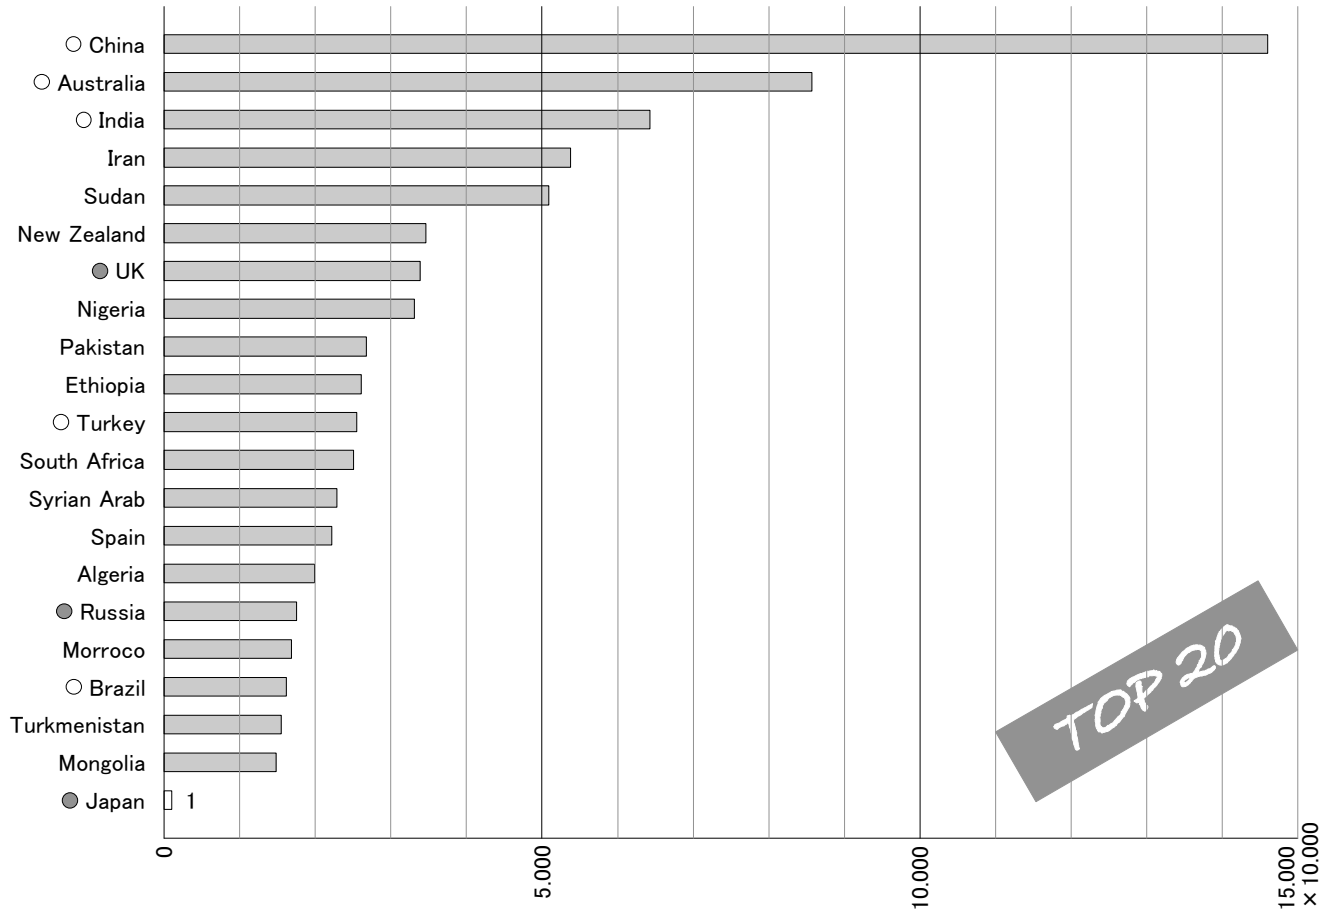

GDP (nominal millions of USED)

Data(2008 • IMF) [http://en.wikipedia.org/wiki/List_of_countries_by_GDP_\(nominal\)](http://en.wikipedia.org/wiki/List_of_countries_by_GDP_(nominal))

GDP per capita (\$)

Data(2008 • IMF) http://en.wikipedia.org/wiki/List_of_countries_by_GDP_%28nominal

Goats Stocks

Data(2007 • FAO) <http://faostat.fao.org/site/573/DesktopDefault.aspx?PageID=573#ancor>

Goats Heads per capita

Goat milk Production Quantity

Data(2007•FAO) <http://faostat.fao.org/site/569/DesktopDefault.aspx?PageID=569#ancor>

Goat milk Production Quantity per capita

Sheeps Stocks

Data(2007 • FAO) <http://faostat.fao.org/site/573/DesktopDefault.aspx?PageID=573#ancor>

Sheeps Heads per capita

except; Folkland Islands(UK), Foroe Islands(Denmark)

Wheat Production Quantity per capita