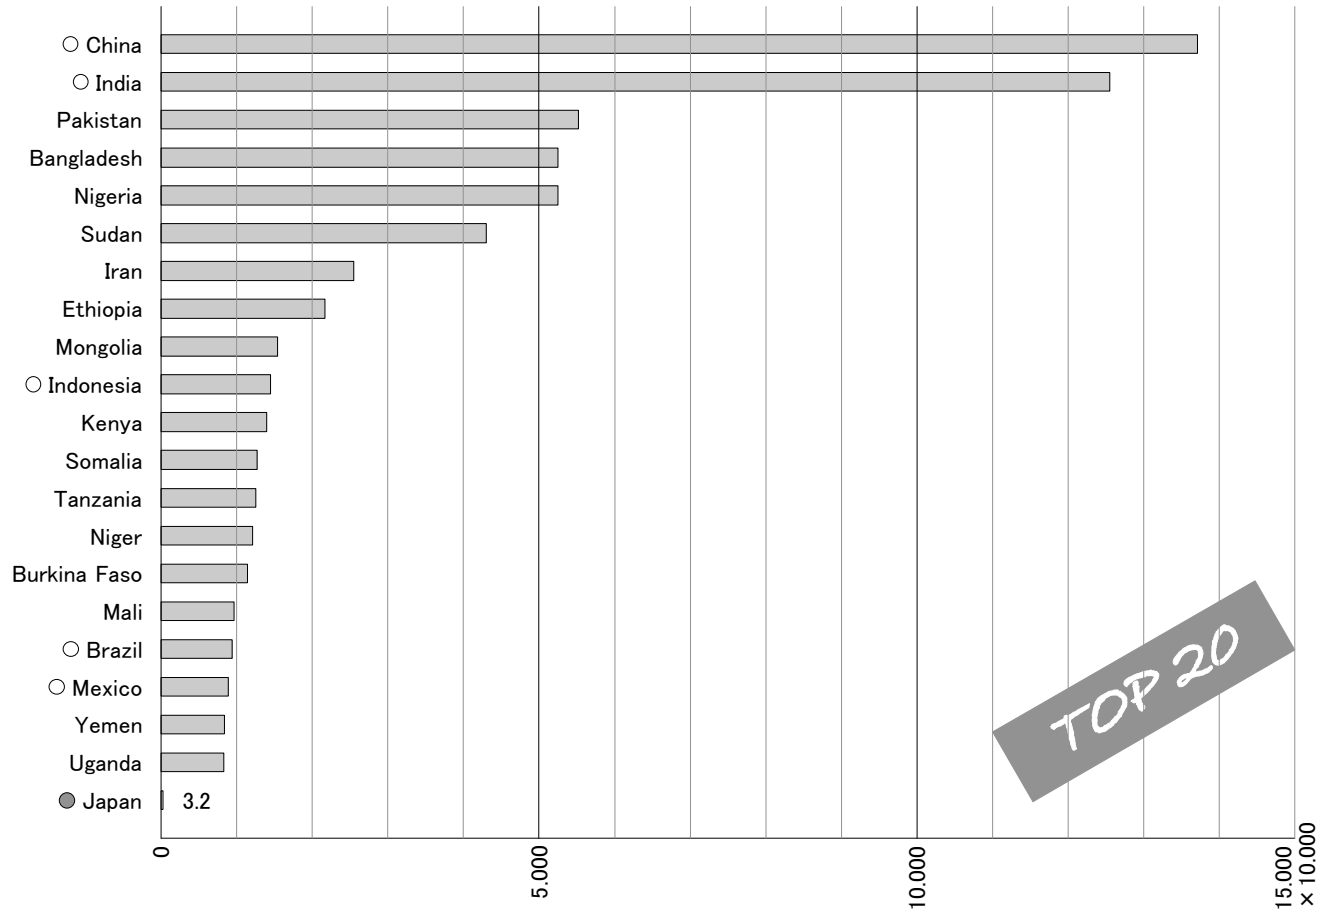

GDP (nominal millions of USED)

Data(2008 • IMF) [http://en.wikipedia.org/wiki/List_of_countries_by_GDP_\(nominal\)](http://en.wikipedia.org/wiki/List_of_countries_by_GDP_(nominal))

GDP per capita (\$)

Data(2008 • IMF) http://en.wikipedia.org/wiki/List_of_countries_by_GDP_%28nominal

Goats Stocks

Data(2007 • FAO) <http://faostat.fao.org/site/573/DesktopDefault.aspx?PageID=573#ancor>

Goats Heads per capita

Goat milk Production Quantity

Data(2007•FAO) <http://faostat.fao.org/site/569/DesktopDefault.aspx?PageID=569#ancor>

Goat milk Production Quantity per capita

Sheeps Stocks

Data(2007 • FAO) <http://faostat.fao.org/site/573/DesktopDefault.aspx?PageID=573#ancor>

Sheeps Heads per capita

except; Folkland Islands(UK), Foroe Islands(Denmark)

Wheat Production Quantity per capita